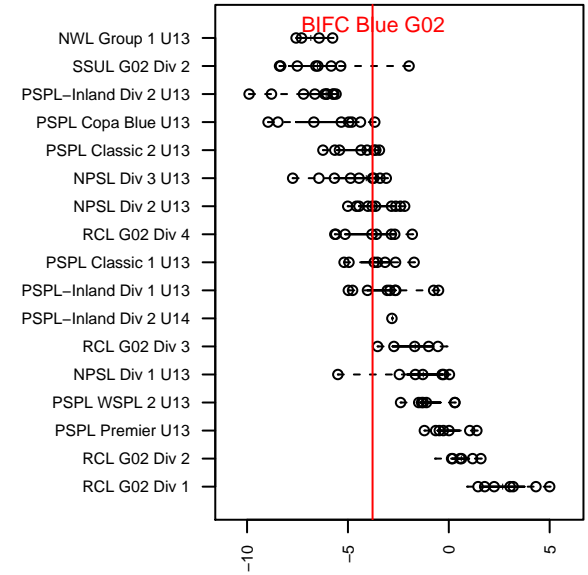

**attack and defense rating
relative to others at age
and all opponents in last 13 months**