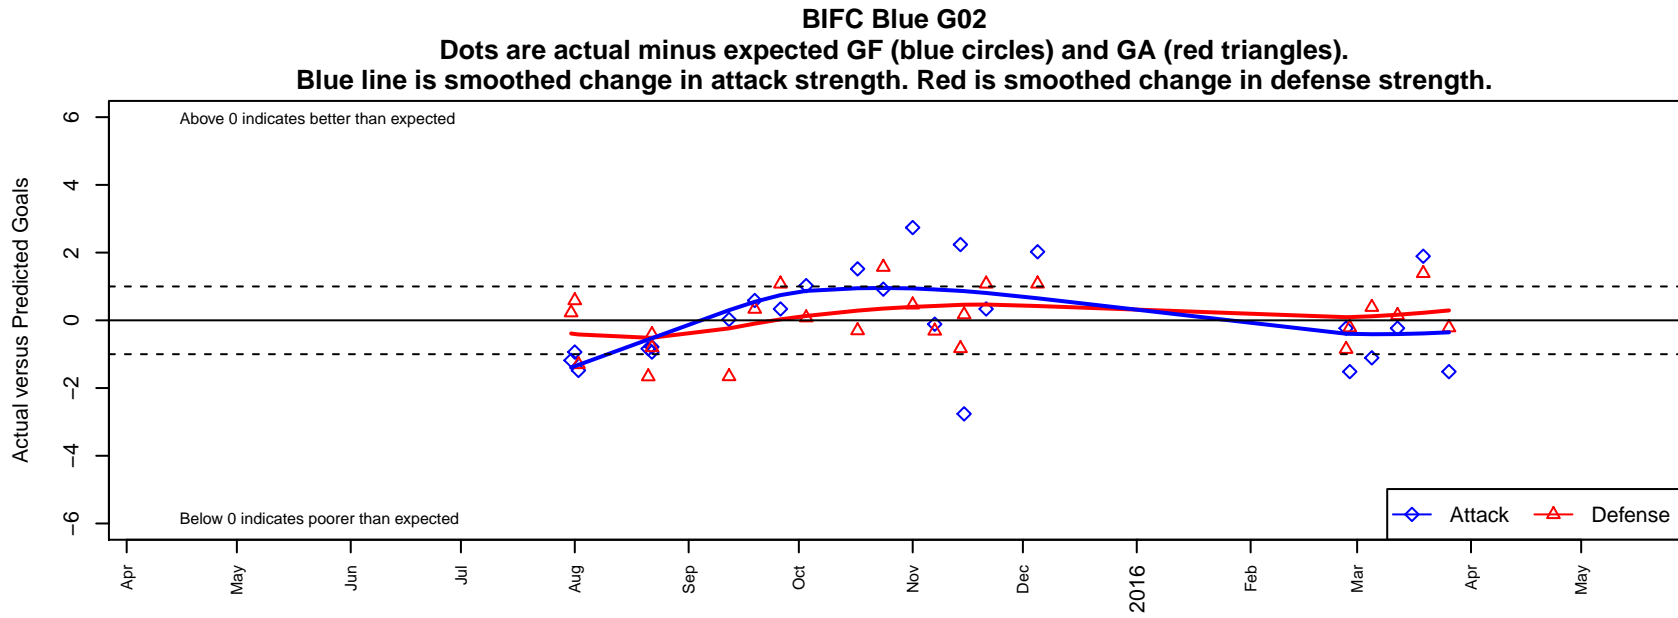

BIFC Blue G02

Bainbridge Island FC
Bainbridge, WA
G02 total strength=745
attack=0.64 defense=1.06
fall league = NPSL Div 3 U13
spr league = Spr NPSL Div 2 U13

alt names used:
BIFC G02 Blue
BIFC G'02 Blue
BIFC U13G
BIFC G02 Blue

Venues played:
2015 Dungeness Cup GU13 Olympic
2015 Island Cup GU13
2015 NPSL Division 3 U13
2015 Spr NPSL Division 2 U13

**attack and defense variance (black dot)
relative to other teams
and top 10 in region**